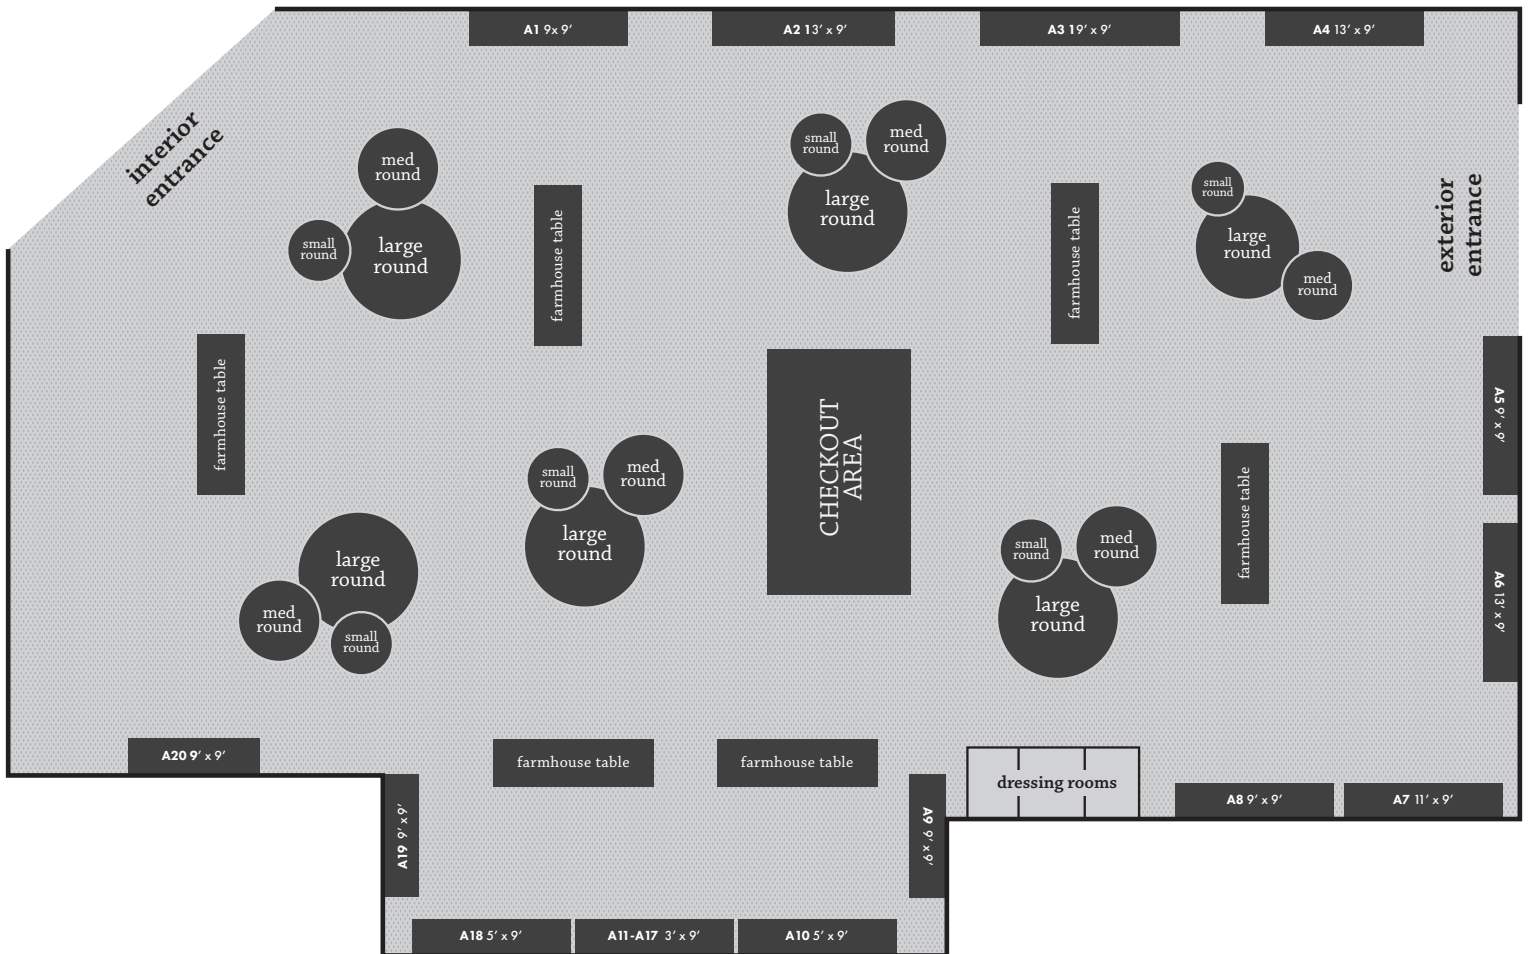

Layout and Pricing

Tampa, Florida

wall space		
size	items included	cost
3' x 9'	standards shelving brackets	\$100.00
5' x 9'	standards shelving brackets	\$150.00
9' x 9'	standards shelving brackets	\$250.00
11' x 9'	standards shelving brackets	\$300.00
13' x 9'	standards shelving brackets	\$350.00
19' x 9'	standards shelving brackets	\$450.00

table space		
size	type	cost
6'	full farmhouse	\$250.00
42"	large round	\$175.00
32"	medium round	\$125.00
24"	small round	\$75.00

The map below is for reference only and does not reflect the exact position of tables and spaces. If you have specific space needs not listed, contact us and we will work together to accommodate if available.

the maker and merchant

Location

Citrus Park Town Center
8021 Citrus Park Town Center
Tampa, FL 33625

Contact

info@themakerandmerchant.com
www.themakerandmerchant.com