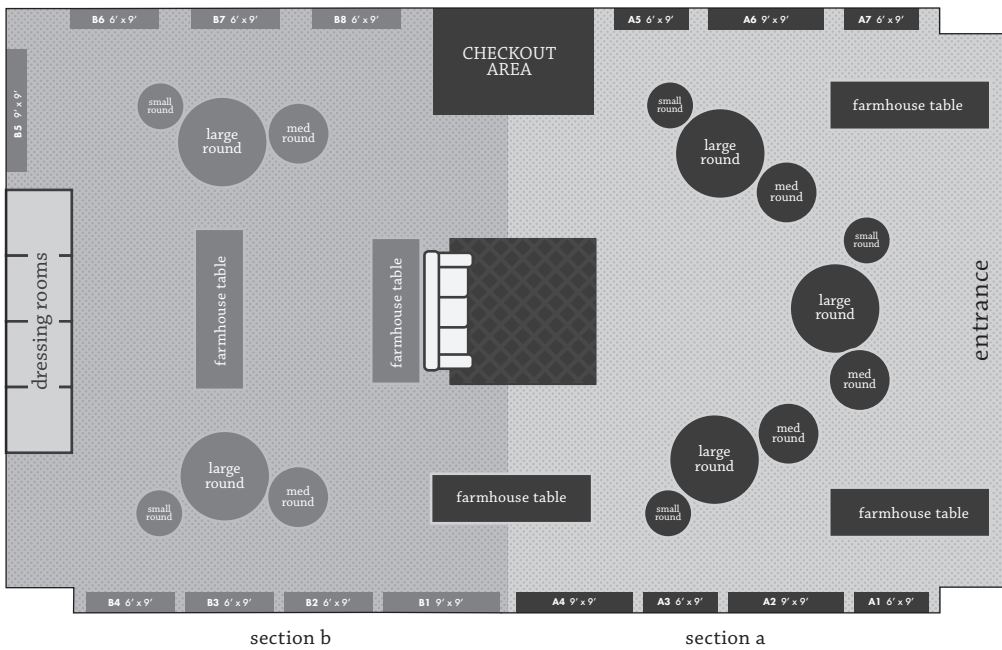

Layout and Pricing

Auburn, Alabama

wall space					
size	items included	SECTION A	SECTION B	SECTION C	
9' x 9'	standards | shelving | brackets	$250.00	$200.00	$175.00	
7' x 9'	standards | shelving | brackets	$200.00	$175.00	$150.00	
6' x 9'	standards | shelving | brackets	$175.00	$150.00	$125.00	
4' x 9'	standards | shelving | brackets	$125.00	$100.00	$75.00	
3' x 9'	standards | shelving | brackets	$100.00	$75.00	$60.00	

table space					
size	type	SECTION A	SECTION B	SECTION C	
6'	full farmhouse	$200.00	$150.00	$125.00	
3'	half farmhouse	$100.00	$75.00	$60.00	
42"	large round	$150.00	$125.00	$100.00	
32"	medium round	$100.00	$75.00	$60.00	
24"	small round	$75.00	$50.00	$40.00	

The maps below are for reference only and do not reflect the exact position of tables and spaces. Pricing is the same for both stores. If you have specific space needs not listed, contact us and we will work together to accommodate if available.

the maker and merchant