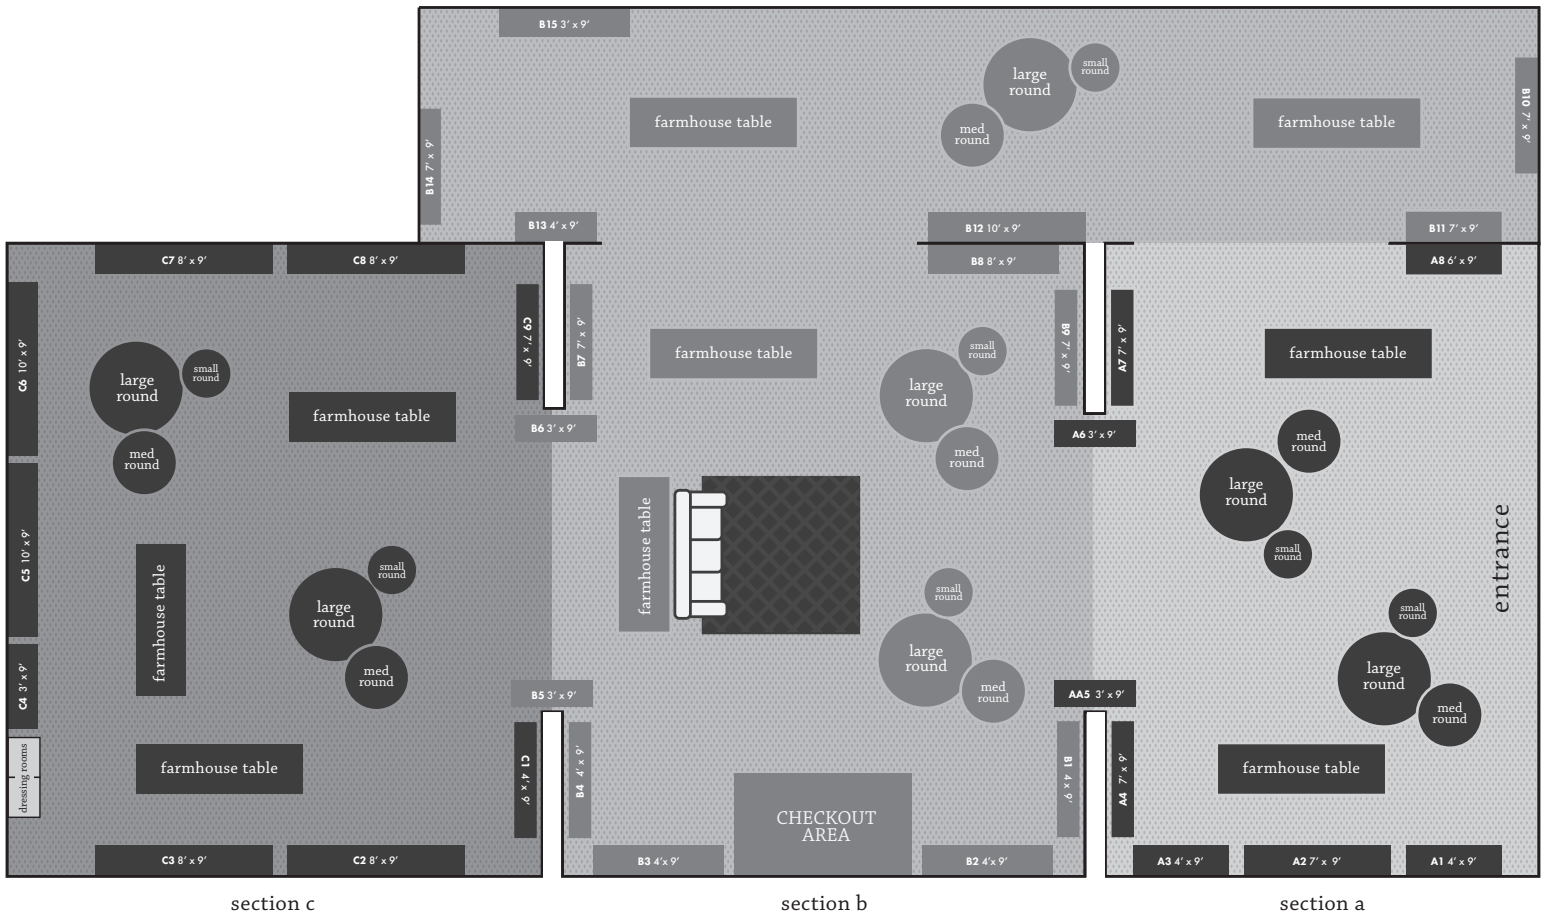

Layout and Pricing

Concord, North Carolina

wall space				
size	items included	SECTION A	SECTION B	SECTION C
10' x 9'	standards | shelving | brackets	$275.00	$250.00	$225.00
8' x 9'	standards | shelving | brackets	$225.00	$200.00	$175.00
7' x 9'	standards | shelving | brackets	$200.00	$175.00	$150.00
6' x 9'	standards | shelving | brackets	$175.00	$150.00	$125.00
4' x 9'	standards | shelving | brackets	$125.00	$100.00	$75.00
3' x 9'	standards | shelving | brackets	$100.00	$75.00	$50.00

table space				
size	type	SECTION A	SECTION B	SECTION C
6'	full farmhouse	$200.00	$150.00	$125.00
3'	half farmhouse	$100.00	$75.00	$60.00
42"	large round	$150.00	$125.00	$100.00
32"	medium round	$100.00	$75.00	$60.00
24"	small round	$75.00	$50.00	$40.00

The map below is for reference only and does not reflect the exact position of tables and spaces. If you have specific space needs not listed, contact us and we will work together to accommodate if available.

the maker and merchant

Location

The Carolina Mall
1480 Concord Pkwy N
Concord, NC 28025

Contact

info@themakerandmerchant.com
www.themakerandmerchant.com