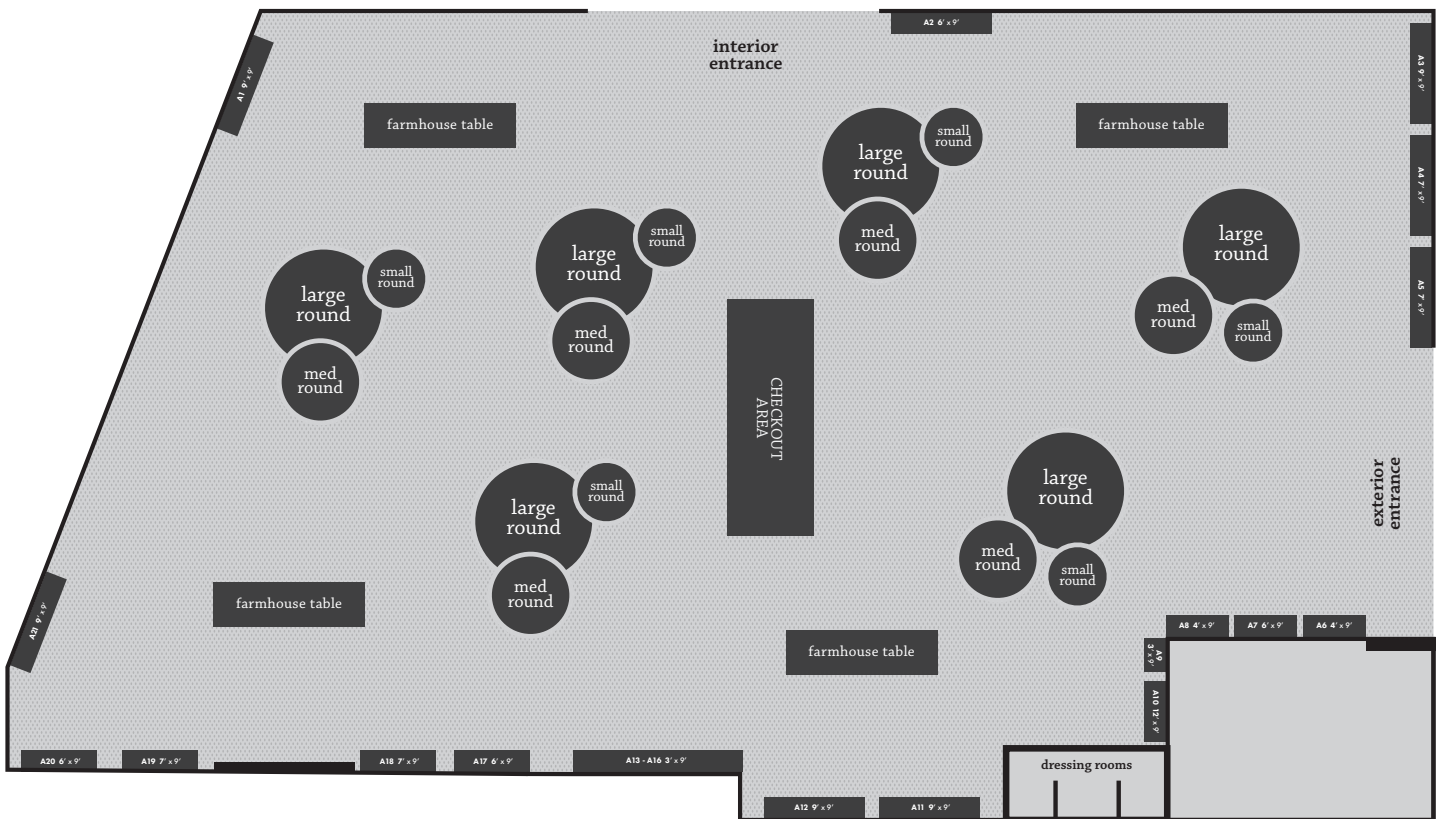

Layout and Pricing

Asheboro, North Carolina

wall space		
size	items included	cost
3' x 9'	standards | shelving | brackets	$100.00
4' x 9'	standards | shelving | brackets	$125.00
6' x 9'	standards | shelving | brackets	$150.00
7' x 9'	standards | shelving | brackets	$175.00
9' x 9'	standards | shelving | brackets	$200.00
12' x 9'	standards | shelving | brackets	$250.00

table space		
size	type	cost
6'	full farmhouse	$200.00
42"	large round	$150.00
32"	medium round	$100.00
24"	small round	$75.00

The map below is for reference only and does not reflect the exact position of tables and spaces. If you have specific space needs not listed, contact us and we will work together to accommodate if available.

the maker and merchant

Location

The Asheboro Mall
11437 E Dixie Dr
Asheboro, NC 27203

Contact

info@themakerandmerchant.com
www.themakerandmerchant.com